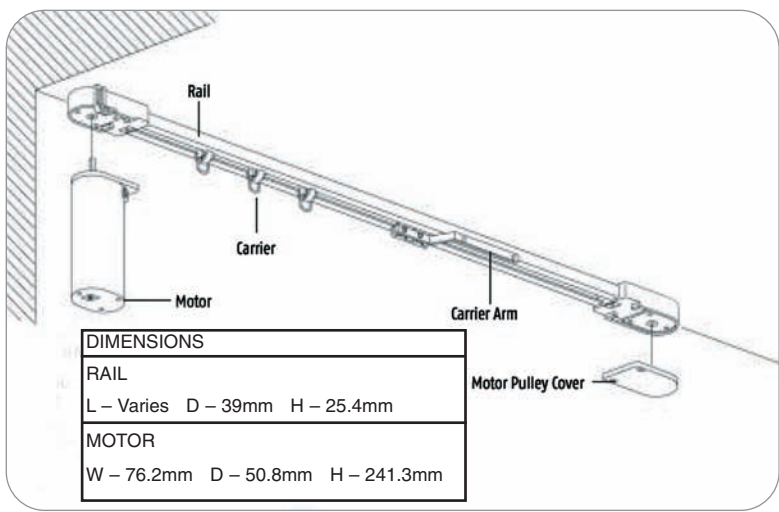

SOMFY SOLUTIONS

The Somfy brand offers a virtually limitless number of solutions. Somfy motors and automatic control units can be adapted to fit almost any type of blind, curtain, awning, garage door or gate, regardless of the environment, the climate, the installation conditions or the number of safety devices required.

Home Motion by Somfy puts you in control.

SOMFY RADIO CONTROL OPTIONS

Somfy can provide you with a control system to suit your lifestyle requirements. Whether you want to control your curtains yourself or leave the automatic sensor to do the work for you, Somfy has the solution.

Set up diagram of the complete system

200 metre range in open space to operate your automated controls from outside.

20 metre range through two concrete walls to operate controls wherever you may be.

Guaranteed control from wherever you are.

100% secure thanks to a tamper-resistant rolling code with 16 million combinations, making it impossible to reproduce.

0 interference risk with other systems (mobile phones, TVs, etc.) thanks to a narrow bandwidth free from other signals.

System Facts

Easy installation

Compact and lightweight for simple installation on the wall or ceiling

Smooth and quiet operation

Direct drive belt motor enables quiet operation

Flexible control options

Fully compatible with Radio Technology

Somfy™ (RTS) accessories

Simple to programme

Advanced electronics eliminates the need for manual limit setting

Specifications and options

Maximum rail length up to 10 metres

Motor can be fitted on left or right of track

RTS uses rolling code transmission technology with over 16 million combinations, providing you with safe and secure operation and minimal risk of radio interference